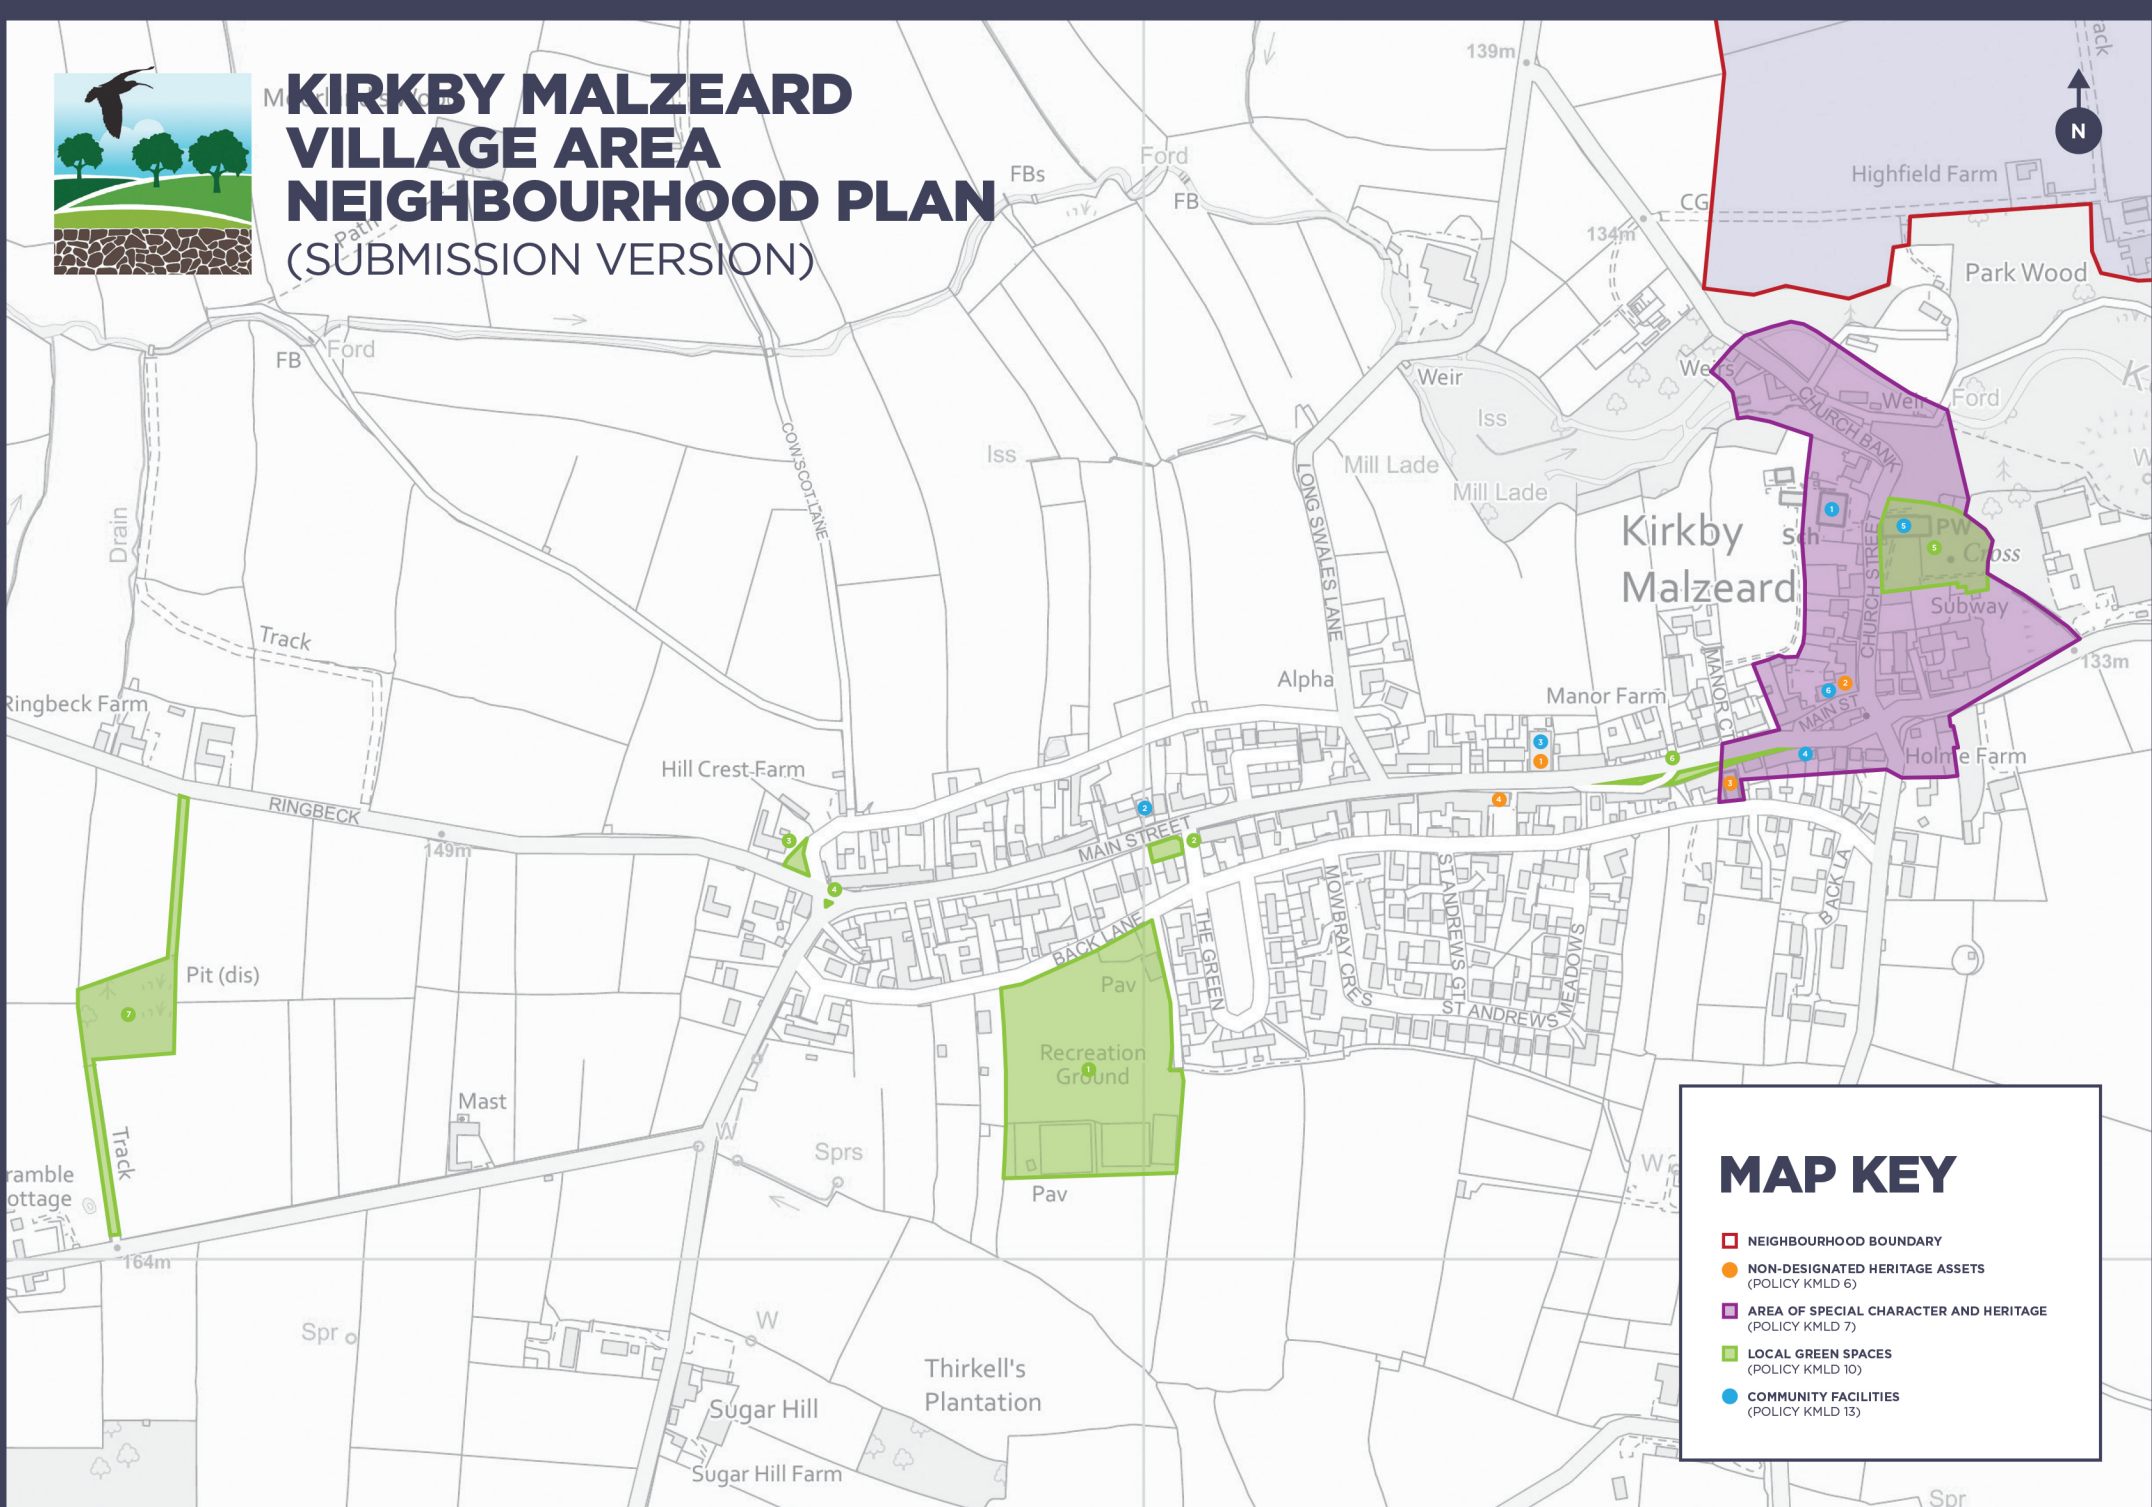

KIRKBY MALZEARD VILLAGE AREA NEIGHBOURHOOD PLAN

(SUBMISSION VERSION)

MAP KEY

- NEIGHBOURHOOD BOUNDARY
- NON-DESIGNATED HERITAGE ASSETS (POLICY KMLD 6)
- AREA OF SPECIAL CHARACTER AND HERITAGE (POLICY KMLD 7)
- LOCAL GREEN SPACES (POLICY KMLD 10)
- COMMUNITY FACILITIES (POLICY KMLD 13)