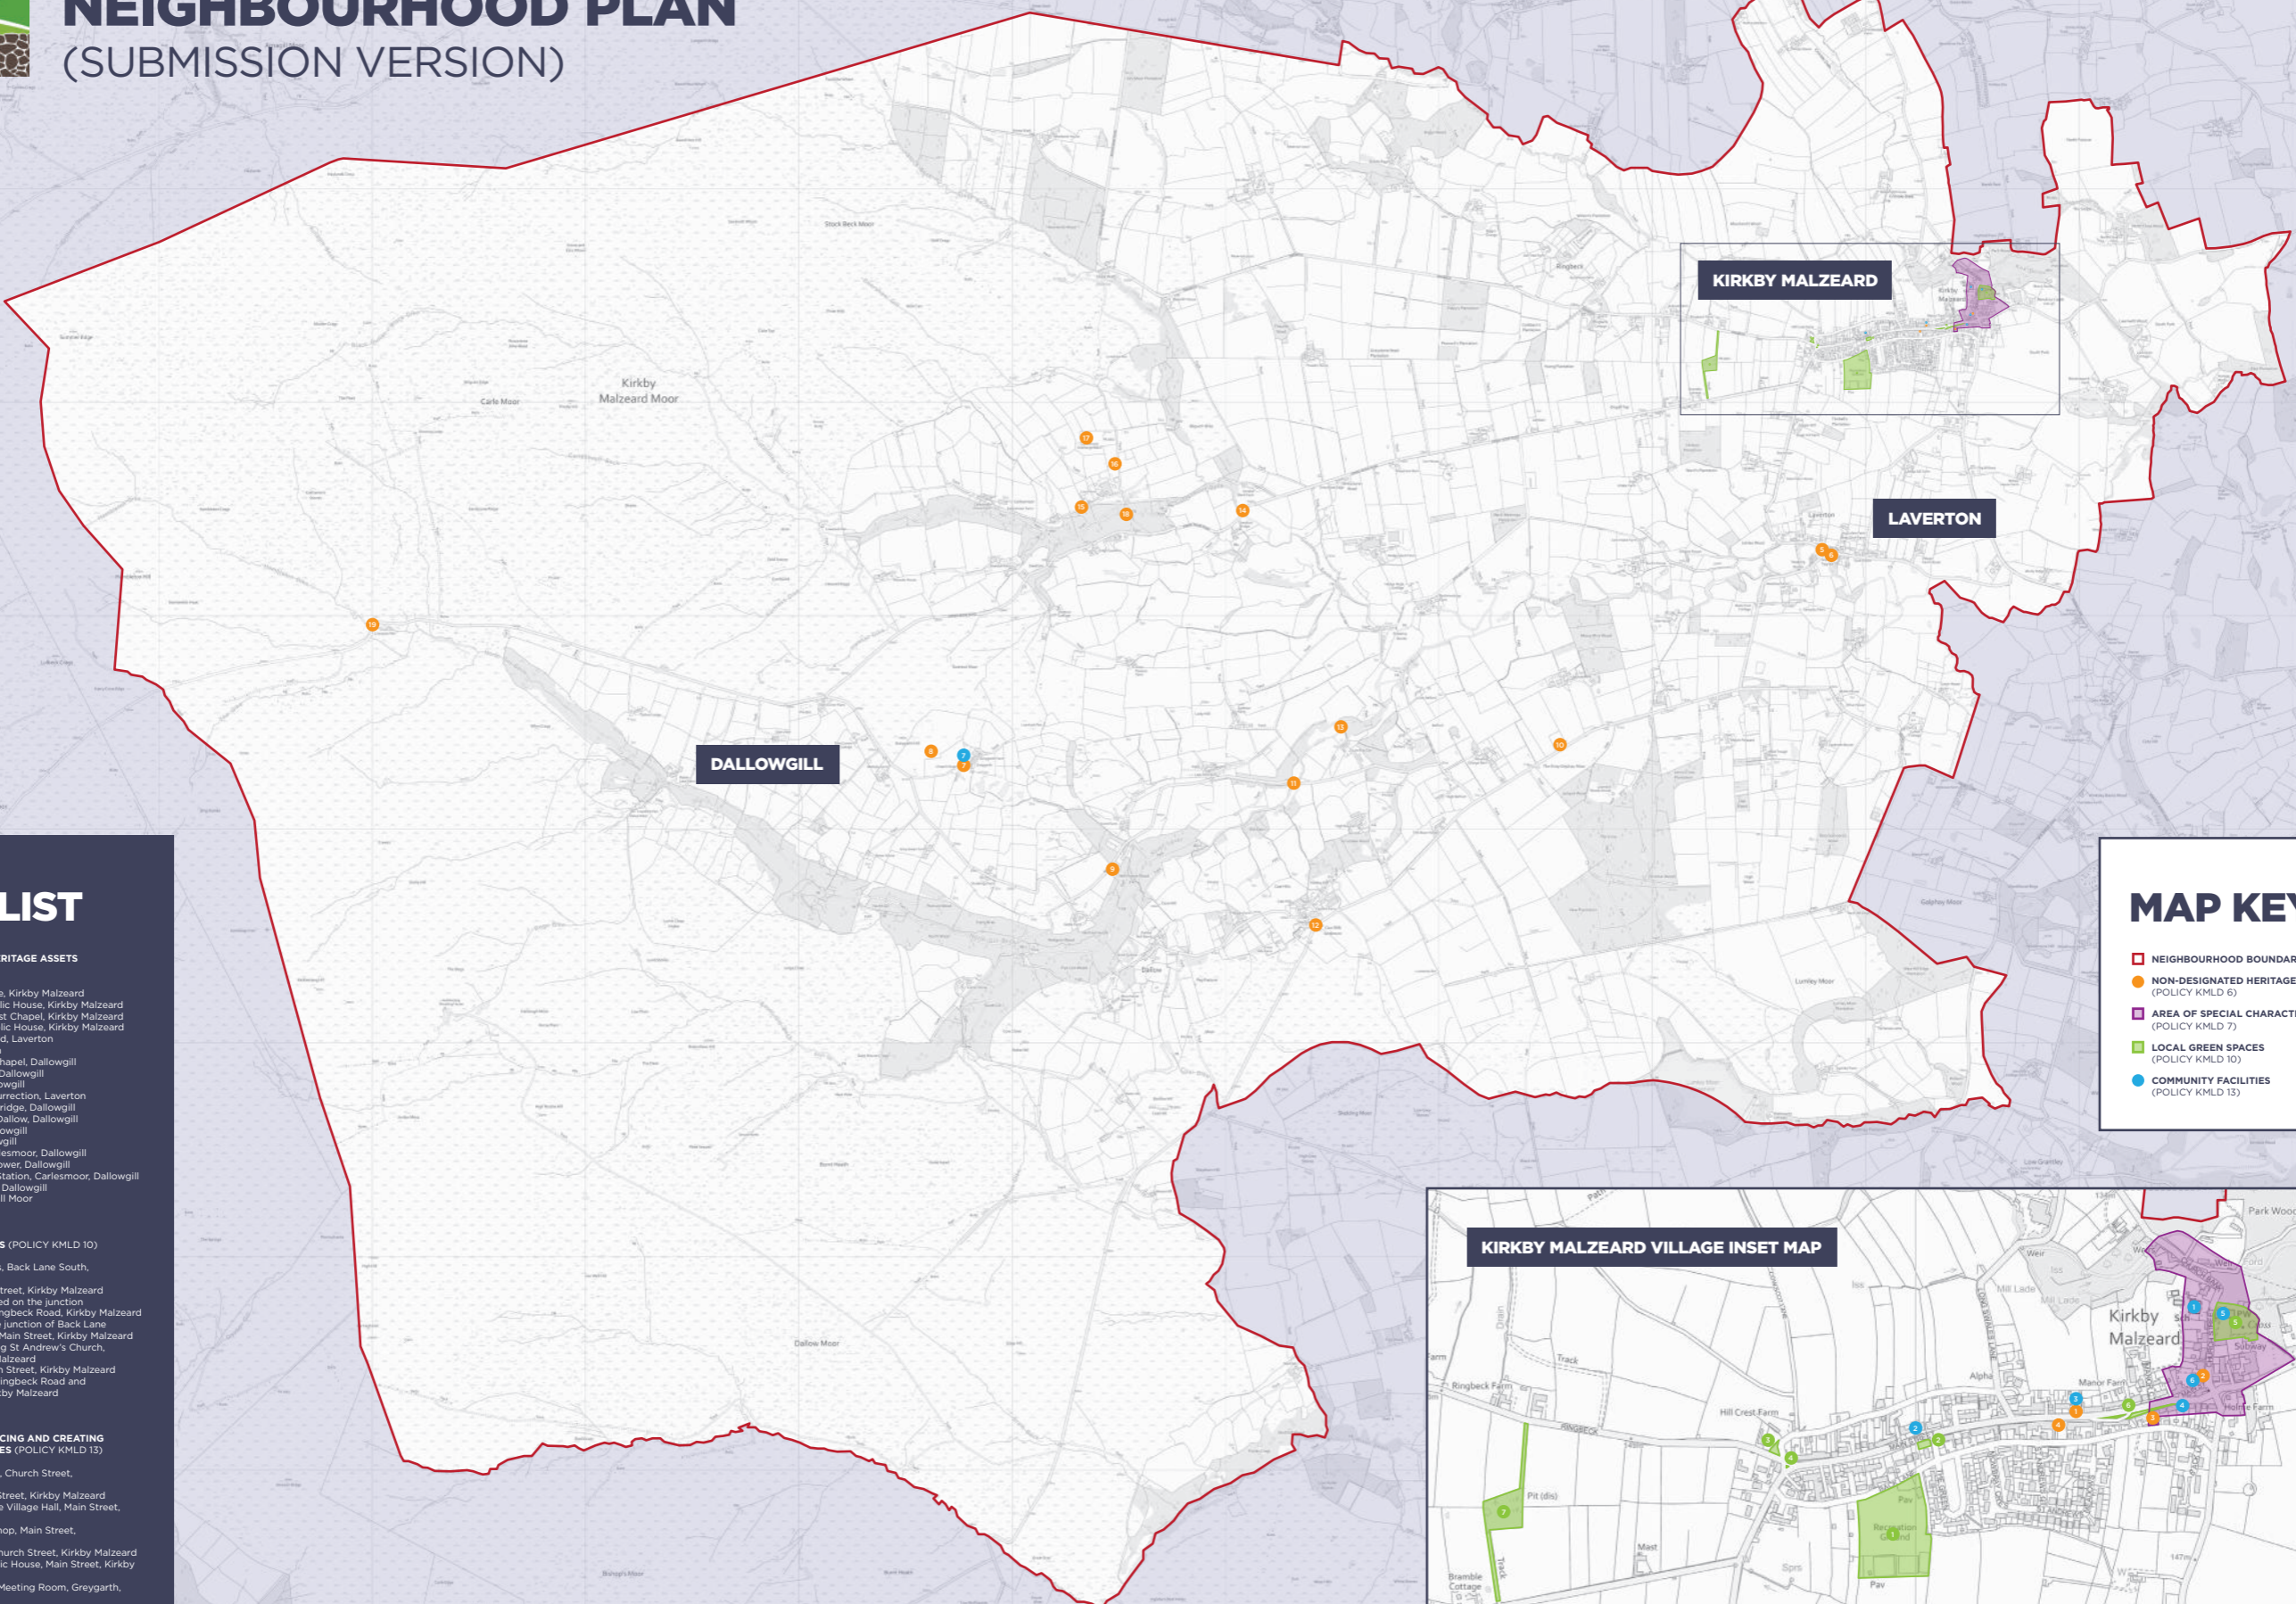

KIRKBY MALZEARD, LAVERTON AND DALLOWGILL NEIGHBOURHOOD PLAN (SUBMISSION VERSION)

SITES LIST

- **NON-DESIGNATED HERITAGE ASSETS (POLICY KMLD 6)**
  1. The Mechanics Institute, Kirkby Malzeard
  2. The Queen's Head Public House, Kirkby Malzeard
  3. The Ebenezer Methodist Chapel, Kirkby Malzeard
  4. The Henry Jenkins Public House, Kirkby Malzeard
  5. Laverton Bridge/Pinfold, Laverton
  6. Village Pump, Laverton
  7. Greygarth Methodist Chapel, Dallowgill
  8. Greygarth Monument, Dallowgill
  9. St. Peter's Church, Dallowgill
  10. The Chapel of the Resurrection, Laverton
  11. Lady Hill (Dallowgill) Bridge, Dallowgill
  12. Cast Hills Settlement, Dallow, Dallowgill
  13. Belford Aqueduct, Dallowgill
  14. Swetton Bridge, Dallowgill
  15. The Potato House, Carlesmoor, Dallowgill
  16. Carlesmoor Sighting Tower, Dallowgill
  17. Recording/Discharge Station, Carlesmoor, Dallowgill
  18. Carlesmoor Aqueduct, Dallowgill
  19. Stone Bridge, Dallowgill Moor
- **LOCAL GREEN SPACES (POLICY KMLD 10)**
  1. Highside Playing Fields, Back Lane South, Kirkby Malzeard
  2. Jubilee Garden, Main Street, Kirkby Malzeard
  3. West End Green, located on the junction of Back Lane North/Ringbeck Road, Kirkby Malzeard
  4. West End Island, at the junction of Back Lane North/Ringbeck Road/Main Street, Kirkby Malzeard
  5. Churchyard surrounding St Andrew's Church, Church Street, Kirkby Malzeard
  6. High Walk Verges, Main Street, Kirkby Malzeard
  7. Lamberts Quarry off Ringbeck Road and Kirkby Moor Road, Kirkby Malzeard
- **PROTECTING, ENHANCING AND CREATING COMMUNITY FACILITIES (POLICY KMLD 13)**
  1. School and Pre-School, Church Street, Kirkby Malzeard
  2. The GP Surgery, Main Street, Kirkby Malzeard
  3. The Mechanics Institute Village Hall, Main Street, Kirkby Malzeard
  4. Kirkby Stores village shop, Main Street, Kirkby Malzeard
  5. St Andrew's Church, Church Street, Kirkby Malzeard
  6. The Queen's Head Public House, Main Street, Kirkby Malzeard
  7. Dallowgill Chapel and Meeting Room, Greygarth, Dallowgill

MAP KEY

- NEIGHBOURHOOD BOUNDARY
- NON-DESIGNATED HERITAGE ASSETS (POLICY KMLD 6)
- AREA OF SPECIAL CHARACTER AND HERITAGE (POLICY KMLD 7)
- LOCAL GREEN SPACES (POLICY KMLD 10)
- COMMUNITY FACILITIES (POLICY KMLD 13)